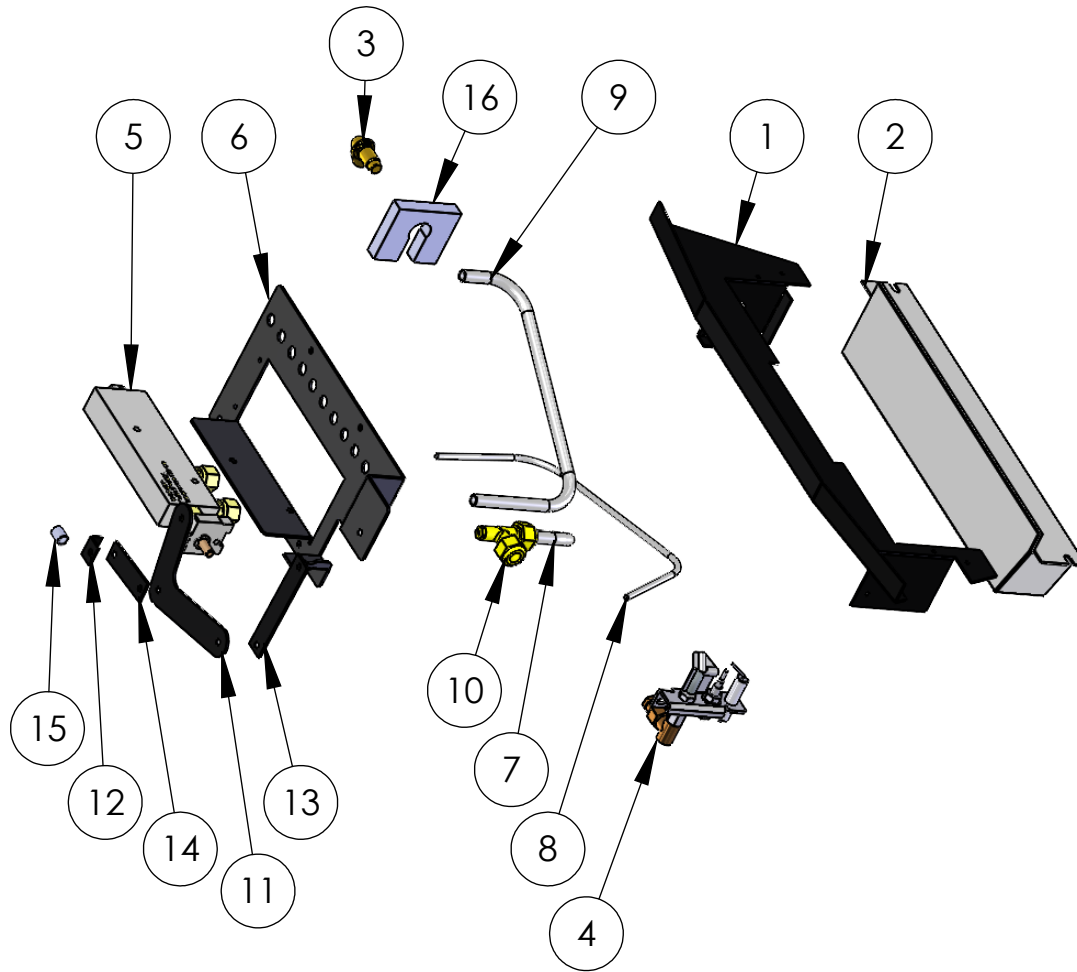

Paragon One Slide Control Tray Assembly

ITEM NO.	Description	Part Number	QTY.
1	Burner Support	4272	1
2	Burner assembly	2383	1
3	Injector	2799	1
4	Oxy Pilot Assy	6952	1
5	Slide Valve	2542	1
6	Slide Valve Bracket	4316	1
7	inlet pipe	2566	1
8	Pilot Pipe	4319	1
9	injector pipe	4318	1
10	Pressure Test point	1035	1
11	Bell Crank	3919	1
12	Valve Link	4228	1
13	Long Link	2559	1
14	Short Link	4229	1
15	Spindle Sleeve	2610	1
16	Sliencer	2400	1